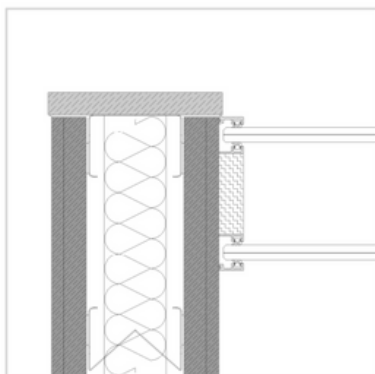

# JUUNOO Double Glass Wall - fits with SilentClick - Glass 66.2 & PET Absorbing felt

## JG.662.AB.662.S

Demountable frameless double glass partition. Compatible with JUUNOO partiion walls and any other interior wall.

### Properties

- Total thickness 147mm
- Profile height: 28 mm
- Glass pane dimensions 900 x 2335 mm / 68,3 kg
- Front Click profile design
- 66.2 Glass
- Sound reduction: 51(-2,-10) dB (Simulation)
- 81 mm of Pet Absorbing felt