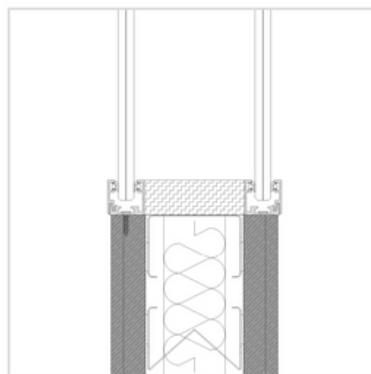

180° Connection with JUUNOO SilentClick Wall