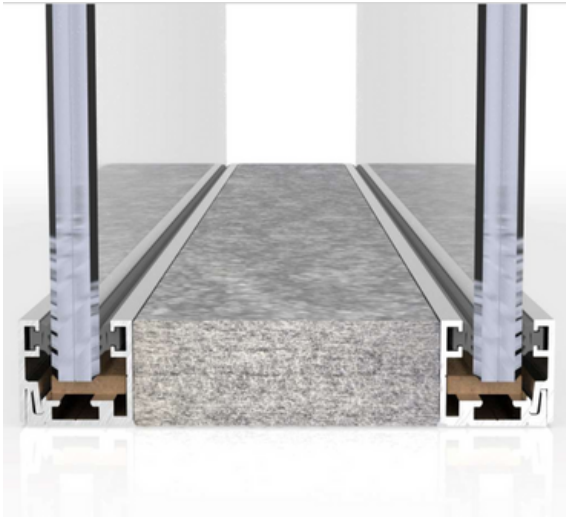

# JUUNOO Double Glass Wall - fits with SilentClick - Glass 66.2 & PET Absorbing felt

## JG.662.AB.662.S

Demountable frameless double glass partition. Compatible with JUUNOO partiion walls and any other interior wall.

### Properties

- Total thickness 147mm
- Profile height: 28 mm
- Glass pane dimensions 900 x 2335 mm / 68,3 kg
- Front Click profile design
- 66.2 Glass
- Sound reduction: 51(-2,-10) dB (Simulation)
- 81 mm of Pet Absorbing felt

90° Connection with JUUNOO SilentClick Wall

180° Connection with JUUNOO SilentClick Wall

Available: Anodized, Black powdercoated, White powdercoated