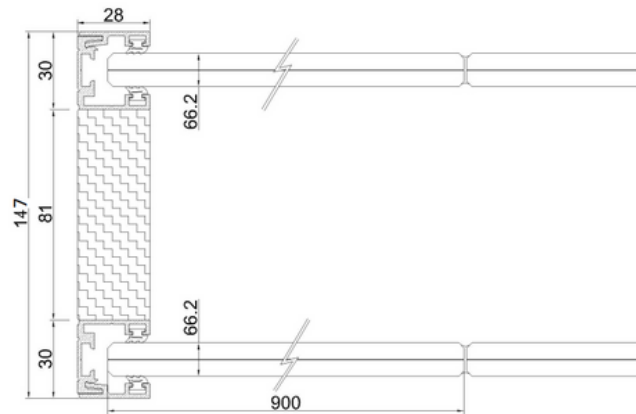

# JUUNOO Double Glass Wall - fits with SilentClick - Glass 66.2 & PET Absorbing felt

## JG.662.AB.662.S

Demountable frameless double glass partition. Compatible with JUUNOO partiion walls and any other interior wall.

### Properties

- Total thickness 147mm
- Profile height: 28 mm
- Glass pane dimensions 900 x 2335 mm / 68,3 kg
- Front Click profile design
- 66.2 Glass
- Sound reduction: 51(-2,-10) dB (Simulation)
- 81 mm of Pet Absorbing felt