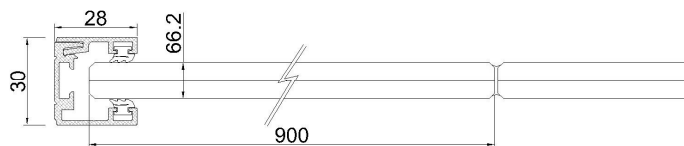

## JUUNOO Glass Wall 66.2 Glass JG.662

Demountable frameless glass partition.  
Compatible with JUUNOO partition walls & any other interior wall

### Properties

- Total thickness 30 mm
- Profile height: 28 mm
- Glass pane dimensions 900 x 2335 mm / 68,3 kg
- Front Click profile design
- 66.2 Glass
- Sound reduction:  $R_w$  35 (-2,-3) dB (According to test report NBN & ISO 17025:2017) / STC 34