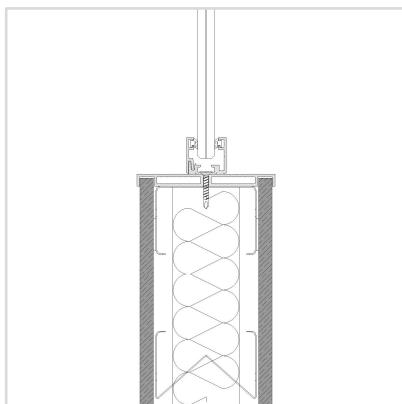

## JUUNOO Glass Wall 66.2 Glass JG.662

Demountable frameless glass partition.  
Compatible with JUUNOO partition walls & any other interior wall

### Properties

- Total thickness 30 mm
- Profile height: 28 mm
- Glass pane dimensions 900 x 2335 mm / 68,3 kg
- Front Click profile design
- 66.2 Glass
- Sound reduction:  $R_w$  35 (-2,-3) dB (According to test report NBN & ISO 17025:2017) / STC 34

90° Connection with  
JUUNOO BaseClick Wall

180° Connection with  
JUUNOO BaseClick Wall

Available: Anodized, Black  
powdercoated, White powdercoated