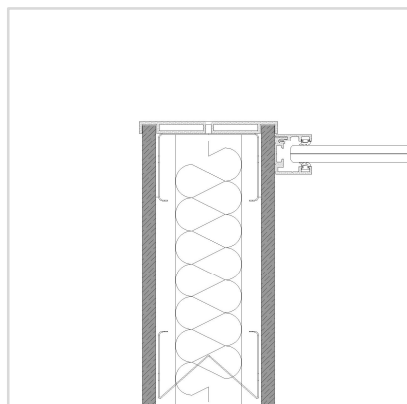

## JUUNOO Glass Wall 66.2 Glass JG.662

Demountable frameless glass partition.  
Compatible with JUUNOO partition walls & any other interior wall

### Properties

- Total thickness 30 mm
- Profile height: 28 mm
- Glass pane dimensions 900 x 2335 mm / 68,3 kg
- Front Click profile design
- 66.2 Glass
- Sound reduction:  $R_w$  35 (-2,-3) dB (According to test report NBN & ISO 17025:2017) / STC 34