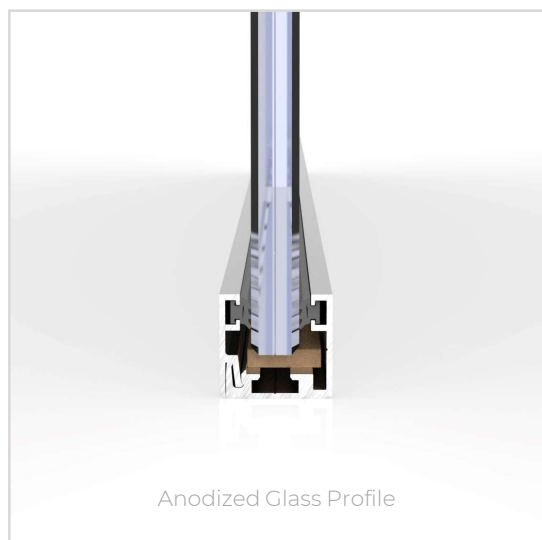

## JUUNOO Glass Wall 66.2 Glass JG.662

Demountable frameless glass partition.  
Compatible with JUUNOO partition walls & any other interior wall

### Properties

- Total thickness 30 mm
- Profile height: 28 mm
- Glass pane dimensions 900 x 2335 mm / 68,3 kg
- Front Click profile design
- 66.2 Glass
- Sound reduction:  $R_w$  35 (-2,-3) dB (According to test report NBN & ISO 17025:2017) / STC 34