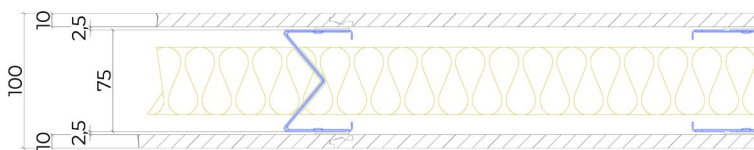

## JW.75.G5.BD

Circular partition wall consisting of JUUNOO I and C modules combined with demountable, acoustically insulated, finished BaseClick panels.

### Properties

- Total thickness: 100 mm
- Modules: I75t, C75t
- Cladding: BaseClick 10 mm
- Insulation: Glass wool 50mm – 33kg/m<sup>3</sup>
- Sound reduction: 43(-4;-10) dB

Ceiling finishing with sealant