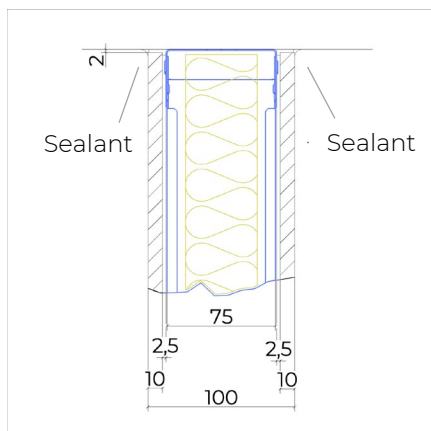

## JW.75.G5.BD

Circular partition wall consisting of JUUNOO I and C modules combined with demountable, acoustically insulated, finished BaseClick panels.

### Properties

- Total thickness: 100 mm
- Modules: I75t, C75t
- Cladding: BaseClick 10 mm
- Insulation: Glass wool 50mm – 33kg/m<sup>3</sup>
- Sound reduction: 43(-4;-10) dB

Ceiling finishing with sealant