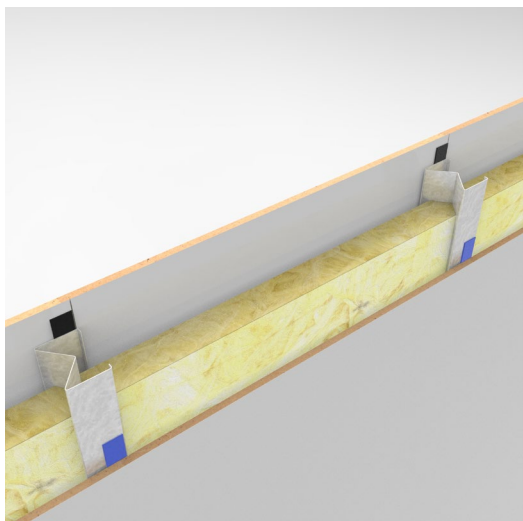

## JW.75.G5.BD

Circular partition wall consisting of JUUNOO I and C modules combined with demountable, acoustically insulated, finished BaseClick panels.

### Properties

- Total thickness: 100 mm
- Modules: I75t, C75t
- Cladding: BaseClick 10 mm
- Insulation: Glass wool 50mm – 33kg/m<sup>3</sup>
- Sound reduction: 43(-4;-10) dB

Ceiling finishing with sealant

Ceiling finishing with T-profile  
Available: White / Black / ANO

Alu plinth 50 x 3 mm  
Available: White / Black / ANO

Decor plinth 80 x 12 mm  
Available: all decors