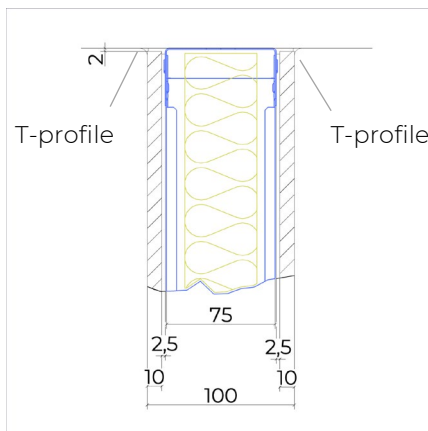

## JW.75.G5.BD

Circular partition wall consisting of JUUNOO I and C modules combined with demountable, acoustically insulated, finished BaseClick panels.

### Properties

- Total thickness: 100 mm
- Modules: I75t, C75t
- Cladding: BaseClick 10 mm
- Insulation: Glass wool 50mm – 33kg/m<sup>3</sup>
- Sound reduction: 43(-4;-10) dB

Ceiling finishing with sealant

Ceiling finishing with T-profile  
Available: White / Black / ANO

Alu plinth 50 x 3 mm  
Available: White / Black / ANO

Decor plinth 80 x 12 mm  
Available: all decors