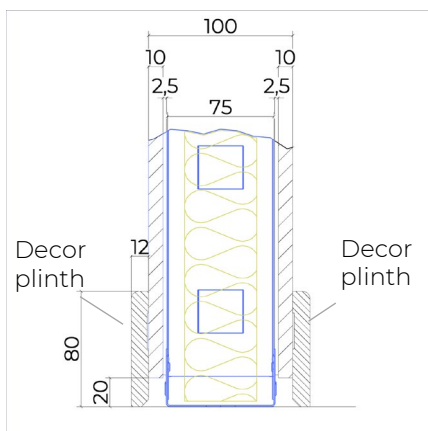

## JW.75.G5.BD

Circular partition wall consisting of JUUNOO I and C modules combined with demountable, acoustically insulated, finished BaseClick panels.

### Properties

- Total thickness: 100 mm
- Modules: I75t, C75t
- Cladding: BaseClick 10 mm
- Insulation: Glass wool 50mm – 33kg/m<sup>3</sup>
- Sound reduction: 43(-4;-10) dB

Ceiling finishing with sealant

Ceiling finishing with T-profile  
Available: White / Black / ANO

Alu plinth 50 x 3 mm  
Available: White / Black / ANO

Decor plinth 80 x 12 mm  
Available: all decors