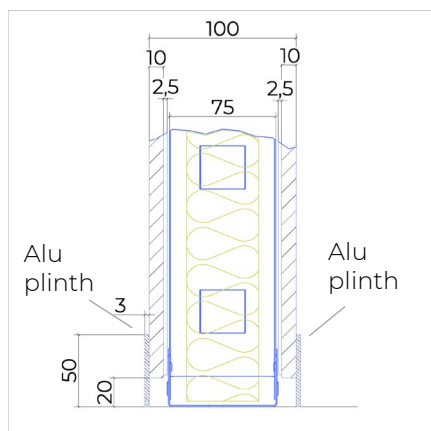

## JW.75.G5.BD

Circular partition wall consisting of JUUNOO I and C modules combined with demountable, acoustically insulated, finished BaseClick panels.

### Properties

- Total thickness: 100 mm
- Modules: I75t, C75t
- Cladding: BaseClick 10 mm
- Insulation: Glass wool 50mm – 33kg/m<sup>3</sup>
- Sound reduction: 43(-4;-10) dB

Ceiling finishing with sealant

Ceiling finishing with T-profile  
Available: White / Black / ANO

Alu plinth 50 x 3 mm  
Available: White / Black / ANO

Decor plinth 80 x 12 mm  
Available: all decors